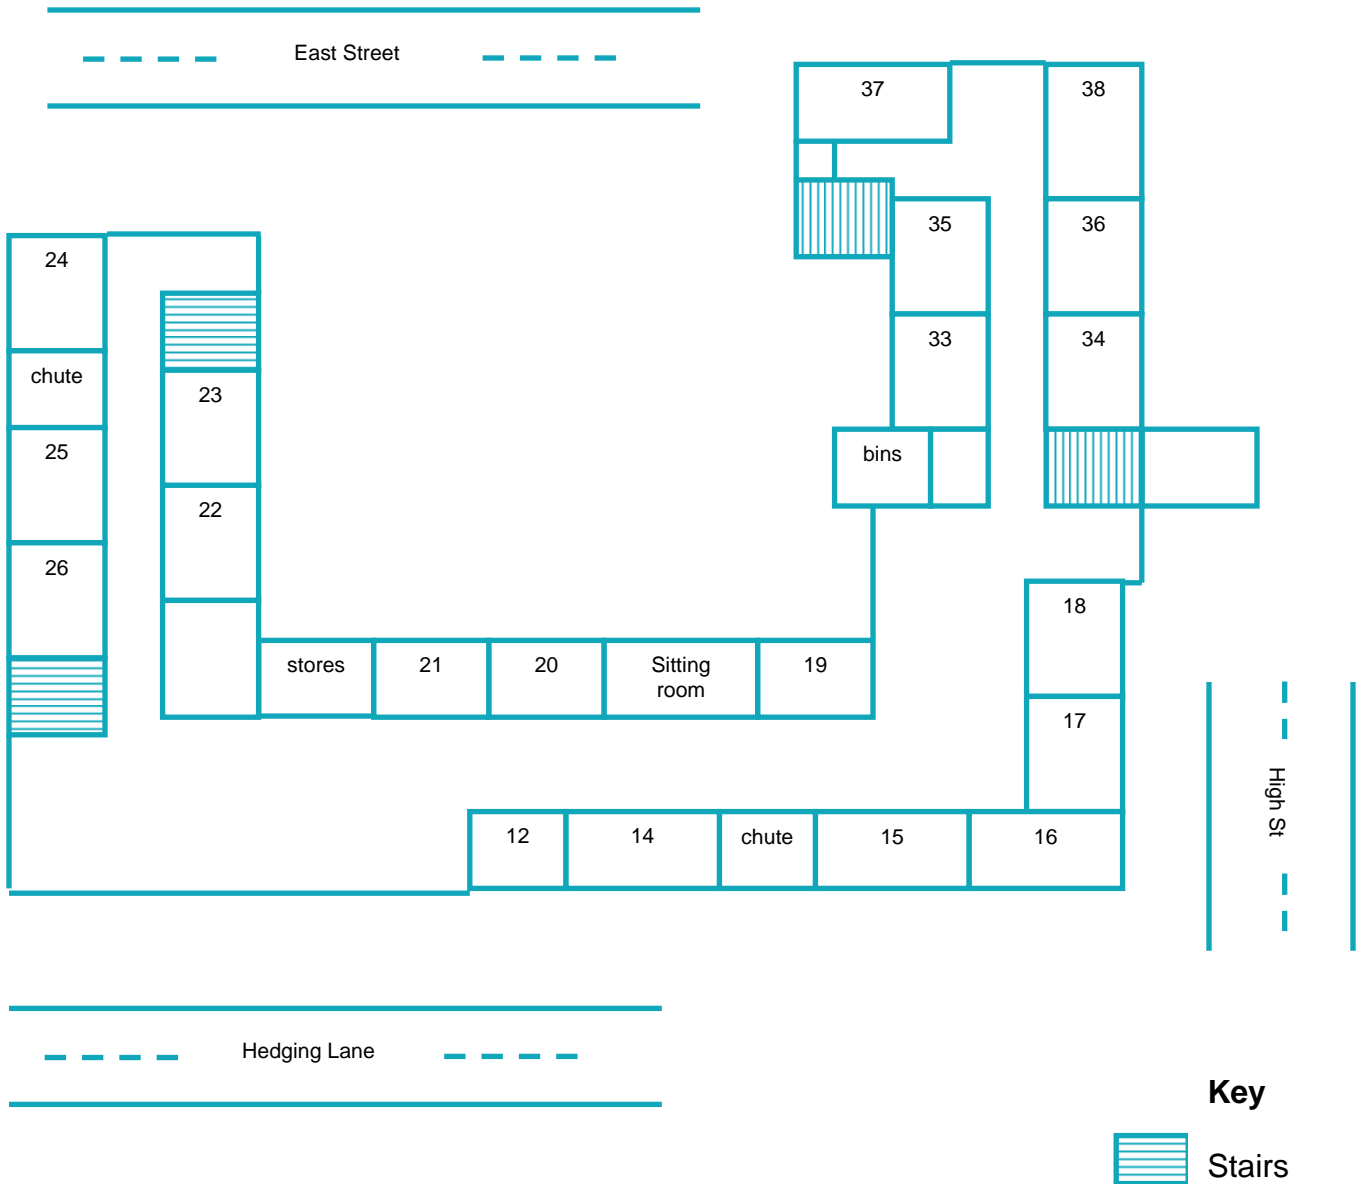

Sheltered scheme floor plan

Cheatle Court

Ground floor

Please note:
This floor plan is not drawn to scale and is an approximate guide only.

First floor

Please note:

This floor plan is not drawn to scale and is an approximate guide only.