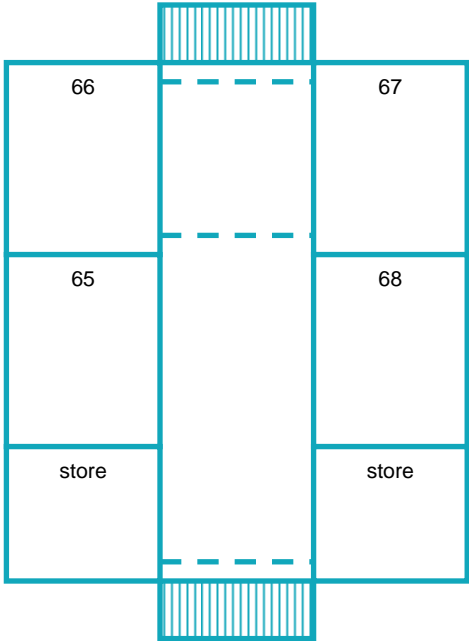

Sheltered scheme floor plan

Annandale

Ground floor

----- Ellerbeck (side road) -----

Please note:

This floor plan is not drawn to scale and is an approximate guide only.

First floor

Key
 Stairs

Please note:
This floor plan is not drawn to scale and is an approximate guide only.